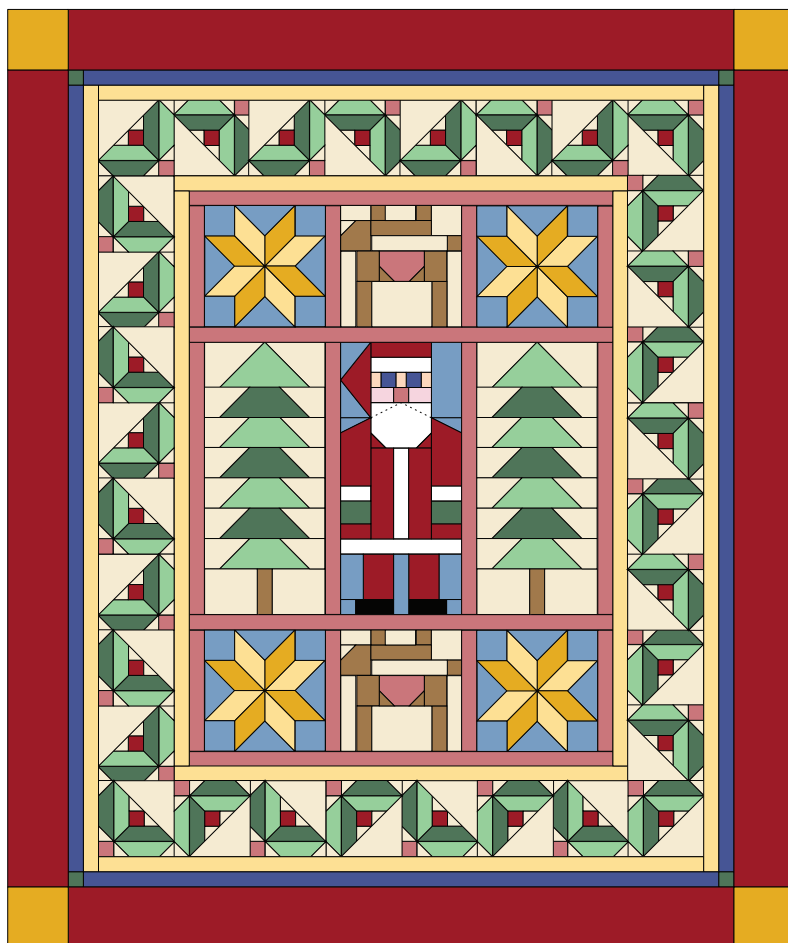

# Christmas Memories

A NeedleKnowledge® Quilt Pattern

## Color Key

- - deep red print fabric
- - light red print fabric
- - off-white print fabric
- - white solid fabric
- - light blue print fabric
- - deep blue print fabric
- - pale gold print fabric
- - deep gold print fabric
- - light green print fabric
- - deep green print fabric
- - brown print fabric
- - pale peach solid fabric
- - pale pink solid fabric
- - black print fabric

Finished size of tree block: 18" x 8"

Finished size of Santa block: 18" x 8"

Finished size of star and reindeer blocks: 8" x 8"

Finished size of holly blocks: 5" x 5"

Sadly, this information must be placed here...